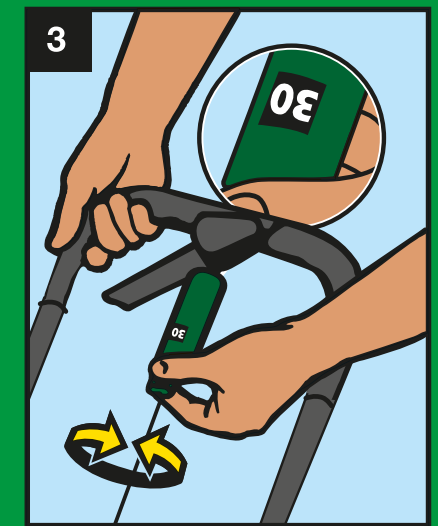

Select the right setting