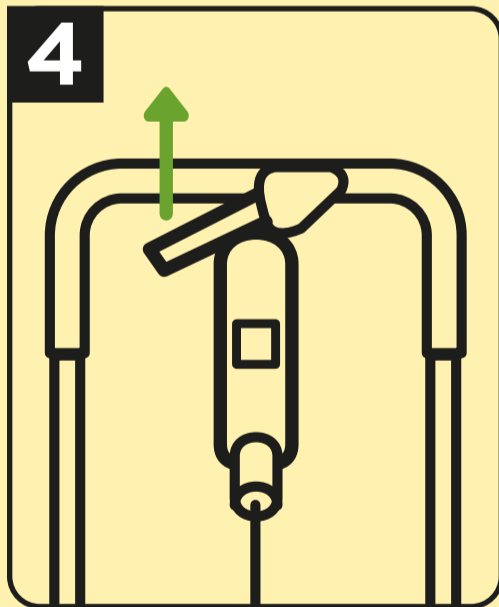

Fill the spreader.

Start to walk and pull the handle upwards to begin spreading.

The spreader applies an even 45 cm application.

FURTHER INSTRUCTIONS ARE INSIDE THE BOX

LAWN MAINTENANCE

- Helps maintain a weed-free lawn**
- Greener lawn in 7 days
 - Thicker lawn
 - Child and pet friendly