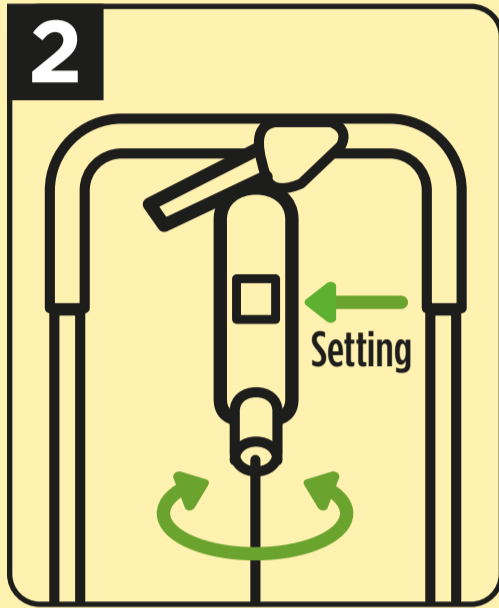

Check the spreader is fully operational, then select the correct setting.