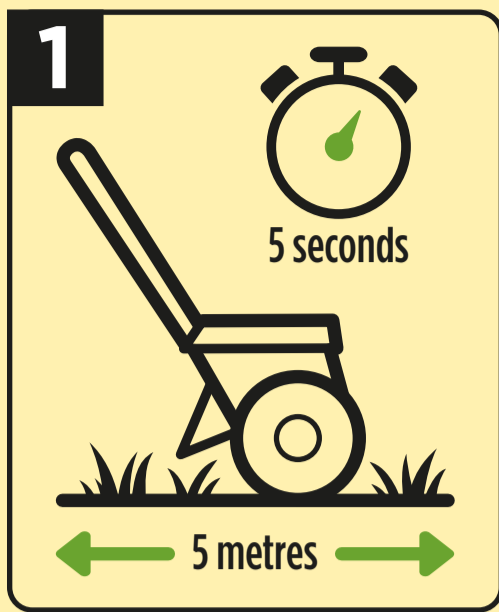

TO APPLY LAWN FOOD & SEED
DROP SPREADER

THIS MIRACLE-GRO® DROP SPREADER IS DESIGNED TO WORK SEAMLESSLY WITH OUR RANGE OF LAWN TREATMENT, LAWN MAINTENANCE AND LAWN SEED PRODUCTS

LAWN TREATMENTS

- 4 in 1 action greens, feeds, kills weeds and kills moss**
- Kills weeds
 - Kills moss
 - Greener in 7 days
 - Thicker, healthier lawn

- Autumn lawn food and moss control**
- Stronger for winter protection
 - Kills moss
 - Results in 7 days

HOW TO USE

USE IN 5 SIMPLE STEPS...

Cover 1 metre per second.

Check the spreader is fully operational, then select the correct setting.

Fill the spreader.

Start to walk and pull the handle upwards to begin spreading.

The spreader applies an even 45 cm application.

FURTHER INSTRUCTIONS ARE INSIDE THE BOX

LAWN MAINTENANCE

- Helps maintain a weed-free lawn**
- Greener lawn in 7 days
 - Thicker lawn
 - Child and pet friendly