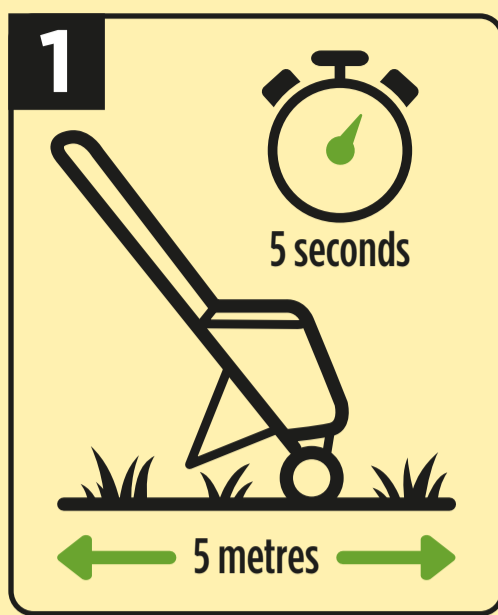

## TO APPLY LAWN FOOD & SEED ROTARY SPREADER

THIS MIRACLE-GRO® ROTARY SPREADER IS DESIGNED TO WORK SEAMLESSLY WITH OUR RANGE OF LAWN TREATMENT, LAWN MAINTENANCE AND LAWN SEED PRODUCTS

### LAWN TREATMENTS

- 4 in 1 action greens, feeds, kills weeds and kills moss**
- Kills weeds
  - Kills moss
  - Greener in 7 days
  - Thicker, healthier lawn

- Autumn lawn food and moss control**
- Stronger for winter protection
  - Kills moss
  - Results in 7 days

### HOW TO USE

USE IN 5 SIMPLE STEPS...

Cover 1 metre per second.

Check the spreader is fully operational, then select the correct setting.

Fill the spreader.

Start to walk and pull the handle upwards to begin spreading.

The spreader applies in an even 3 metre rotation.

FURTHER INSTRUCTIONS ARE INSIDE THE BOX