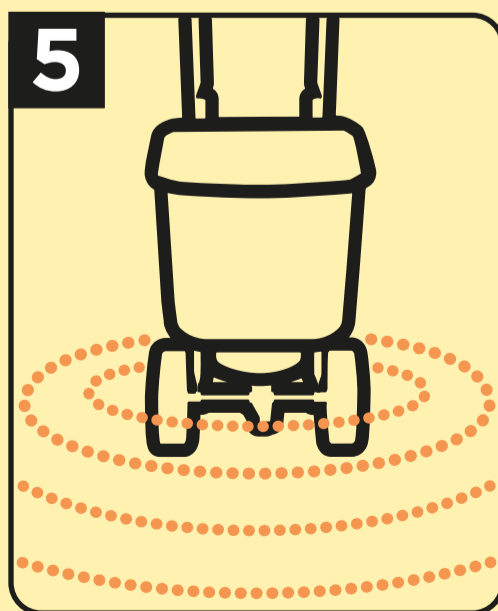

### HOW TO USE

USE IN 5 SIMPLE STEPS...

Cover 1 metre per second.

Check the spreader is fully operational, then select the correct setting.

Fill the spreader.

Start to walk and pull the handle upwards to begin spreading.

The spreader applies in an even 3 metre rotation.

FURTHER INSTRUCTIONS ARE INSIDE THE BOX