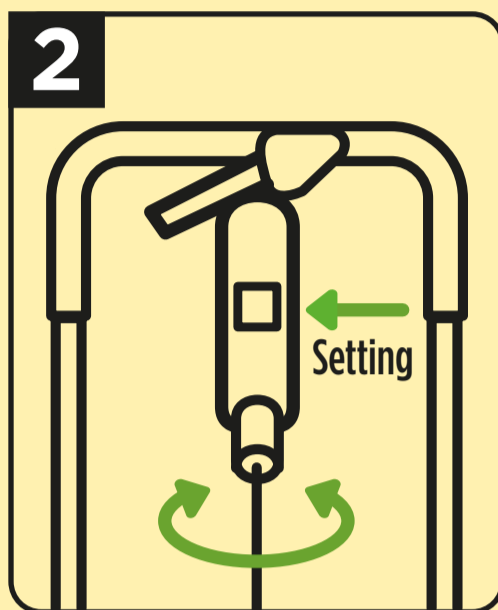

### HOW TO USE

USE IN 5 SIMPLE STEPS...

Cover 1 metre per second.

Check the spreader is fully operational, then select the correct setting.

Fill the spreader.

Start to walk and pull the handle upwards to begin spreading.