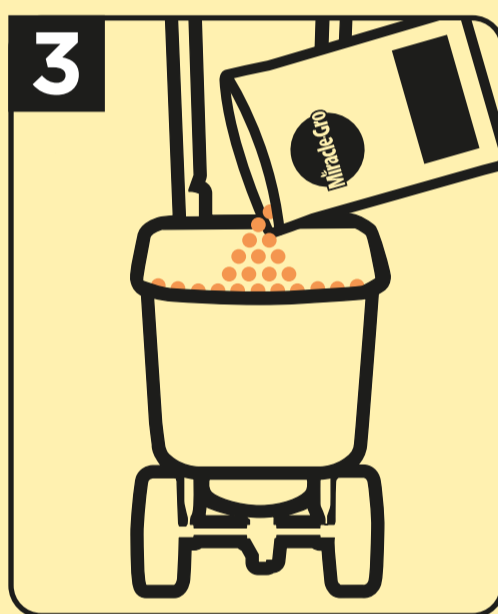

## TO APPLY LAWN FOOD & SEED ROTARY SPREADER

THIS MIRACLE-GRO® ROTARY SPREADER IS DESIGNED TO WORK SEAMLESSLY WITH OUR RANGE OF LAWN TREATMENT, LAWN MAINTENANCE AND LAWN SEED PRODUCTS

### HOW TO USE

USE IN 5 SIMPLE STEPS...

Cover 1 metre per second.

Check the spreader is fully operational, then select the correct setting.

Fill the spreader.

Start to walk and pull the handle upwards to begin spreading.

The spreader applies in an even 3 metre rotation.

FURTHER INSTRUCTIONS ARE INSIDE THE BOX