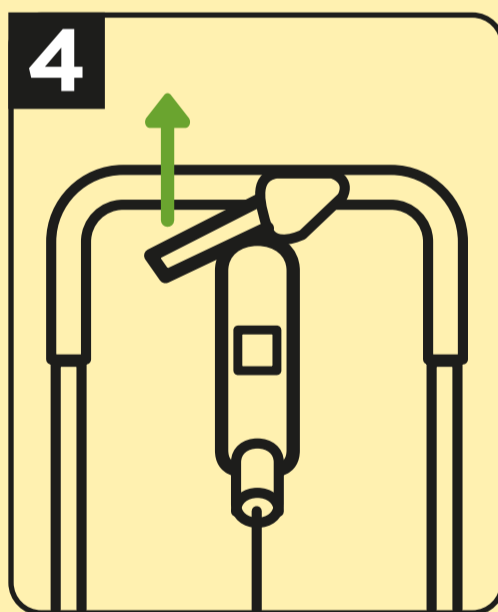

### HOW TO USE

USE IN 5 SIMPLE STEPS...

Cover 1 metre per second.

Check the spreader is fully operational, then select the correct setting.

Fill the spreader.

Start to walk and pull the handle upwards to begin spreading.

The spreader applies in an even 3 metre rotation.

FURTHER INSTRUCTIONS ARE INSIDE THE BOX